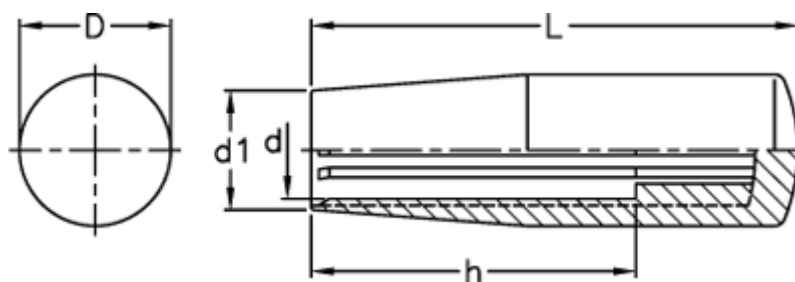

Data Sheet

Article number: 2304024861
Description: E+G Handle
I.580/80 N-12

Measures

d = 12
D = 26
d1 = 21
h = 50
L = 80